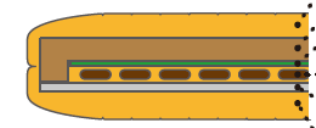

2-motor mattress with built-in reclining mechanism
LOOPER MOVE RP-1000DLX

Back rise angle up to 60°

Leg rise angle up to 30°

Remote control cord can be connected from either left or right!

Back and legs can be raised steplessly by remote control

In addition to sleeping, you can spend a relaxed posture, such as reading a book or watching TV.

Please combine with your favorite bed frame.

Limited to French bed frame. It cannot be used for electric reclining beds or other functional frames.

Mattress internal structure
Edge support system

Support the surroundings with hard foam

RP-1000 DLX 38859100

Product Information

■Dimensions: 970mm x 1950mm x 210mm ■Weight: Approx. 30kg ■Outer: Double knit ■Spring: Wood spring ■Rated voltage: AC100V ■Rated frequency: 50 / 60Hz ■Power consumption: 100W (Continuous use time 2 minutes) ■With AC adapter extension cord