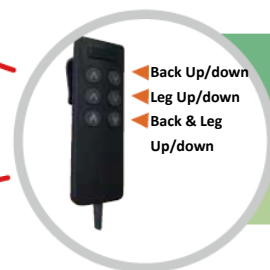

2-motor mattress with built-in reclining mechanism
LOOPER MOVE RP-1000DLX

Back rise angle up to 60°

Leg rise angle up to 30°

Remote control cord can be connected from either left or right!

Back and legs can be raised steplessly by remote control

In addition to sleeping, you can spend a relaxed posture, such as reading a book or watching TV.

Please combine with your favorite bed frame.

Limited to French bed frame. It cannot be used for electric reclining beds or other functional frames.

Mattress internal structure
Edge support system

Support the surroundings with hard foam

RP-1000 DLX 38859100

Product Information

■Dimensions: 970mm x 1950mm x 210mm ■Weight: Approx. 30kg ■Outer: Double knit ■Spring: Wood spring ■Rated voltage: AC100V ■Rated frequency: 50 / 60Hz ■Power consumption: 100W (Continuous use time 2 minutes) ■With AC adapter extension cord